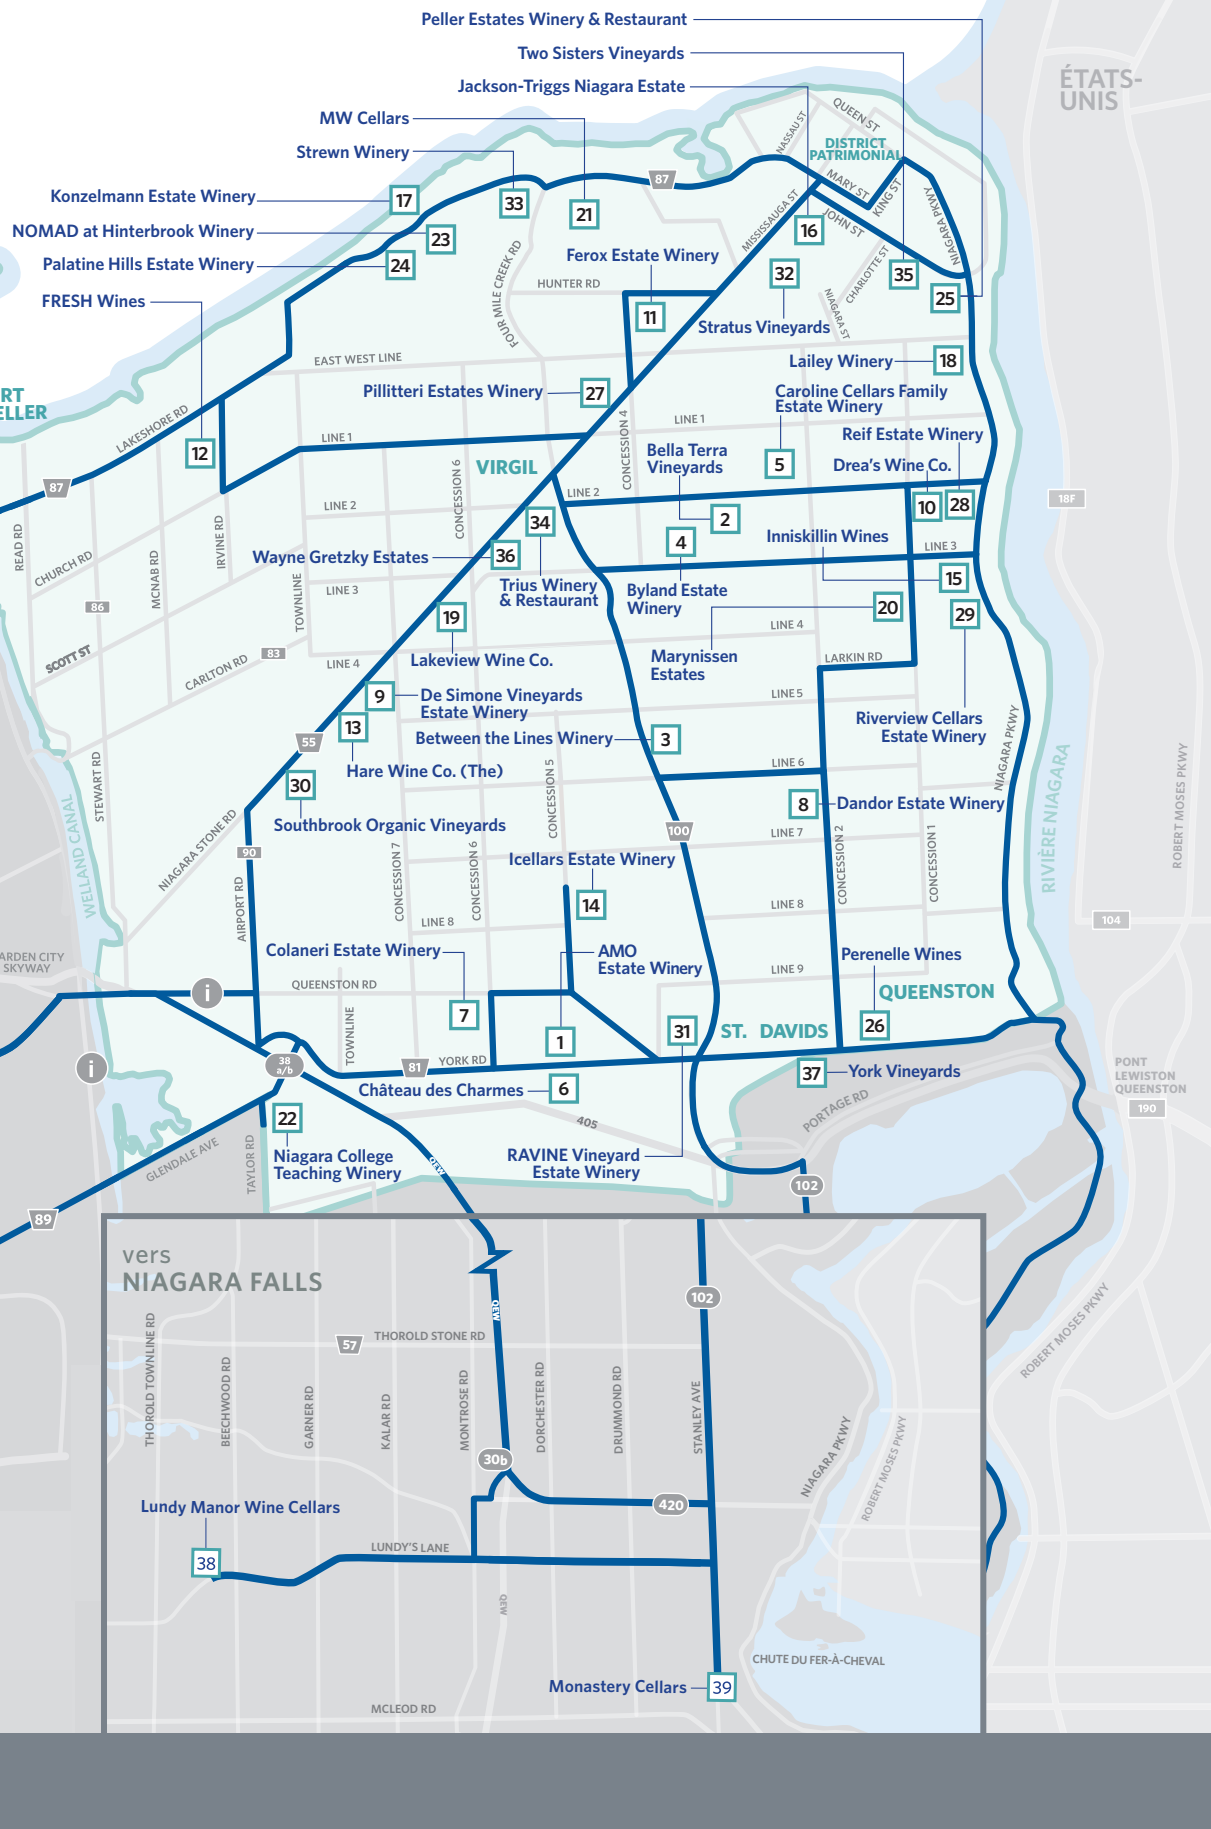

Guide de voyage 2026/2027

COMTÉ DE PRINCE EDWARD
RIVE NORD DU LAC ÉRIÉ
RÉGIONS VITICOLES NAISSANTES
NIAGARA BENCHLANDS ET LES ENVIRONS
NIAGARA-ON-THE-LAKE ET LES ENVIRONS

Ce guide est produit avec le financement du gouvernement de l'Ontario.

Rive nord du lac Érié

- Colio Estate Wines 1 Colio Drive, Harrow NOR 1G0 519 738-2241
- CREW Colchester Ridge Estate Winery 108 County Road 50 East, Harrow NOR 1G0 519 738-9800
- Cooper's Hawk Vineyards 1425 Iler Road, Harrow NOR 1G0 519 738-4295
- Dancing Swallows Vineyard 8704 Howard Avenue, RRS, Amherstburg N9V 0C8 519 563-7697
- Kingscoast Estate Winery 1000 McCain Sideroad, Kingsville N9Y 2E6 519 712-0044
- Mastroratti Estate Winery 1193 Road 3 East, Kingsville N9Y 2E5 519 733-9463
- Muscudere Vineyards 7457 County Road 18, Harrow NOR 1G0 519 738-1145
- North 42 Degrees Estate Winery 130 County Road 50 East, Colchester NOR 1G0 519 738-6111
- Oxley Estate Winery 533 County Road 50 East, Harrow NOR 1G0 519 738-3264
- Pagliono Estate Winery 724 County Road 50 East, Harrow NOR 1G0 519 738-0597
- Pelee Island Winery 455 Seaciff Drive, Kingsville N9Y 2K5 519 733-6551
- Pelee Island Winery Pavilion 20 East West Road, Pelee Island NOR 1M0 519 733-6551, poste 320
- Sprucewood Shores Estate Winery 7258 County Road 50 West, Amherstburg NOR 1G0 519 738-9253
- Viewpoint Estate Winery 151 County Road 50 East, Harrow NOR 1G0 519 738-0690
- Vivace Estate Winery 5141 Concession Road 5 North, Amherstburg N9V 0C8 519 997-2576

Régions vinicoles naissantes

Niagara Benchlands et les environs

Niagara-On-The-Lake et les environs

Comté de Prince Edward